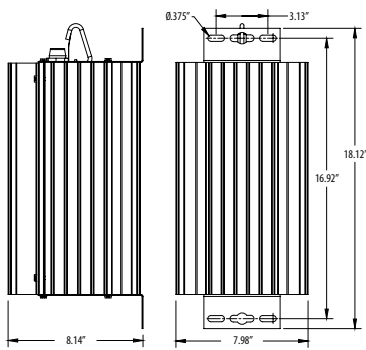

ELRC Emergency Remote Bodine BSL722C