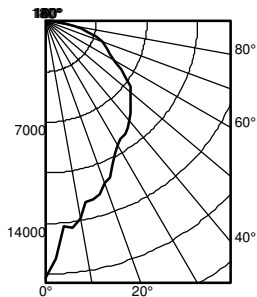

DISTRIBUTION DATA

Narrow