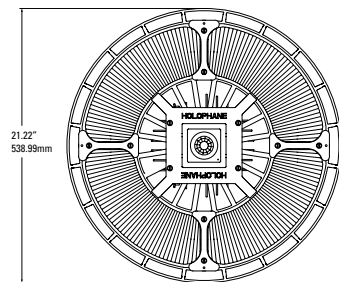

DIMENSIONAL DATA

Diameter