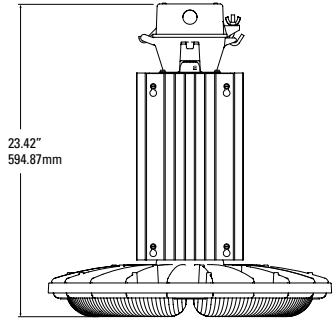

Quick Disconnect (Q)