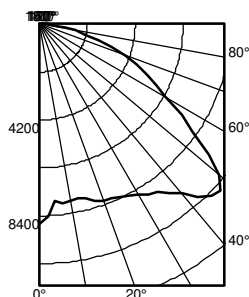

DISTRIBUTION DATA

Wide

COMPONENTS & OPTIONS DATA

XPPoint wireless

Integrated wireless control technology connecting fixtures, sensors, and other modules together.

Sensors

Occupancy-only mode that controls on/off and dimming of the fixture. Photocell option reads daylight levels to dim lights or prevent start-up.

Dimming drivers

Drivers use 0-10V protocol with dimming down to 10% power / 30% lumen output.

AO

Field adjustable output dimming.

Optics

Standard prismatic, borosilicate glass that doesn't fade or degrade. Optional frosted optics provide even greater visual comfort. Injection molded acrylic lens available in wide and narrow.

Wireguard

Steel wireguard available to further protect fixture from impact.

Hook and cord

3/4" hub standard. Multiple hooks and other mountings available. Cord sets can be specified with or without plug.

nPP16D

nLight on/off, dim control.

nPP16D ER

nLight UL924 Emergency operation.