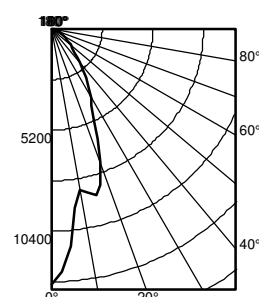

DISTRIBUTION DATA

Narrow

Medium

Wide

Focus

COMPONENTS & OPTIONS DATA

XPPoint wireless

Integrated wireless control technology connecting fixtures, sensors, and other modules together.