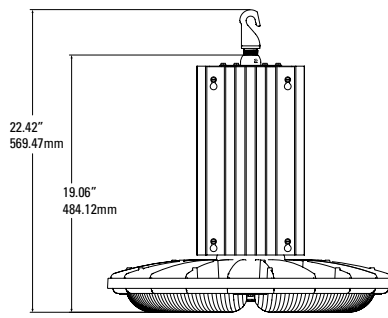

Hook (PF-129)