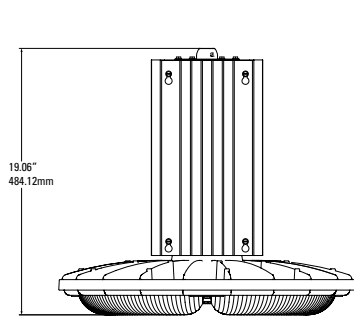

DIMENSIONAL DATA

Pendant (P)