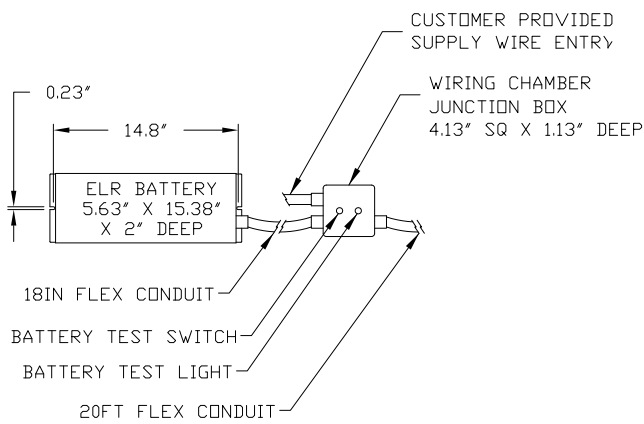

LUMINAIRE WITH ELR OPTION