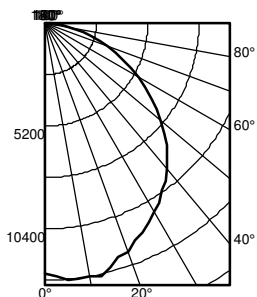

DISTRIBUTION DATA

Medium

COMPONENTS & OPTIONS DATA

XPPoint wireless

Integrated wireless control technology connecting fixtures, sensors, and other modules together.

Sensors

Occupancy-only mode that controls on/off and dimming of the fixture. Photocell option reads daylight levels to dim lights or prevent start-up.

Dimming drivers

Drivers use 0-10V protocol with dimming down to 10% power / 30% lumen output.

AO

Field adjustable output dimming.

Optics

Standard prismatic, borosilicate glass that doesn't fade or degrade. Optional frosted optics provide even greater visual comfort. Injection molded acrylic lens available in wide and narrow.

Wireguard

Steel wireguard available to further protect fixture from impact.

Hook and cord

3/4" hub standard. Multiple hooks and other mountings available. Cord sets can be specified with or without plug.

nPP16D

nLight on/off, dim control.

nPP16D ER

nLight UL924 Emergency operation.